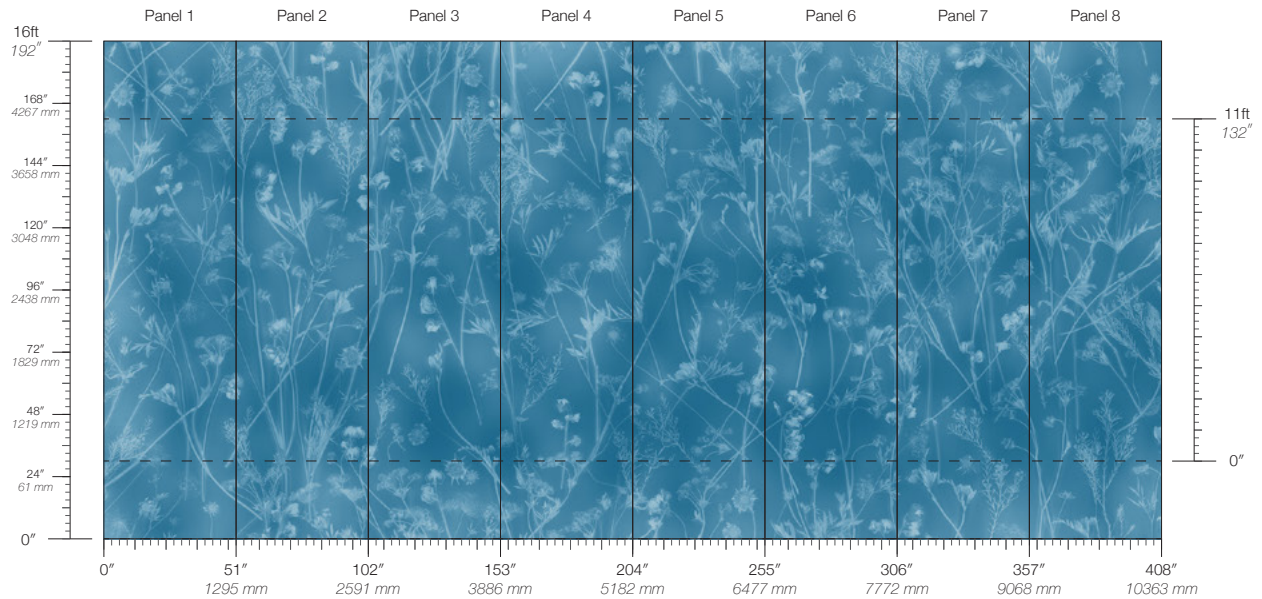

SEPIA

SERENE

SPROUT

# Sunprints Serene

Suitable for residential and commercial projects

**COLOR**  
Serene

**ITEM**  
6447

**CONTENT**  
Type II PVC-Free

**PANEL WIDTH**  
51" / 1295 mm trimmed

**PANEL HEIGHT**  
132" / 3353 mm standard  
192" / 4877 mm extended